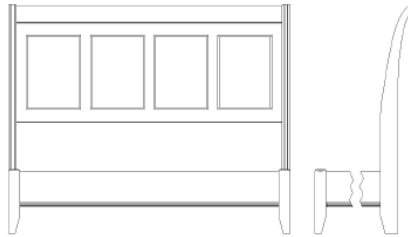

HILLSBORO

by CRESENT®

Panel Bed (5120)
Width 68QB, 85KB, 80CK
Length 86½
Rail height from floor 7¼
Headboard height 62
Footboard height 24

Low Profile Sleigh Bed (5122)
Width 63QB, 80KB, 75CK
Length 91¼
Rail height from floor 8¼
Headboard height 52
Footboard height 14¼