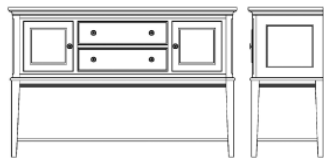

Nightstand (5114)
28W x 18D x 30¼H
3 Drawers
Walnut End Panels & Drawer Fronts

Mirror (5101)
42W x 3D x 38H
Can be mounted on wall hung

Dresser (5100)
60W x 19D x 40H
9 Drawers
Walnut End Panels & Drawer Fronts
Jewelry tray in top center drawer

Chest (5104)
40W x 19D x 58H
7 Drawers
Walnut End Panels & Drawer Fronts

Entertainment Armoire (5107)
Ships in two Boxes (5107B)
45W x 25D x 78H
Interior Dimensions: 38½W x 22D x 33¼H
Walnut Door Panels & Drawer Fronts
270° Wraparound Doors
Finished Top
1 Fixed Components Shelf
1 Adjustable Shelf
Electrical Wiring Harness, Guillotine Back
Base unit has a finished top