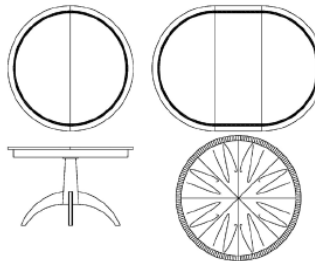

HILLSBORO

by CRESENT®

Panel Bed (5120)
Width 68QB, 85KB, 80CK
Length 86½
Rail height from floor 7¼
Headboard height 62
Footboard height 24

Low Profile Sleigh Bed (5122)
Width 63QB, 80KB, 75CK
Length 91¼
Rail height from floor 8¼
Headboard height 52
Footboard height 14¼

Nightstand (5114)
28W x 18D x 30¼H
3 Drawers
Walnut End Panels & Drawer Fronts

Mirror (5101)
42W x 3D x 38H
Can be mounted on wall hung

Dresser (5100)
60W x 19D x 40H
9 Drawers
Walnut End Panels & Drawer Fronts
Jewelry tray in top center drawer

Chest (5104)
40W x 19D x 58H
7 Drawers
Walnut End Panels & Drawer Fronts

Entertainment Armoire (5107)
Ships in two Boxes (5107B)
45W x 25D x 78H
Interior Dimensions: 38½W x 22D x 33¼H
Walnut Door Panels & Drawer Fronts
270° Wraparound Doors
Finished Top
1 Fixed Components Shelf
1 Adjustable Shelf
Electrical Wiring Harness, Guillotine Back
Base unit has a finished top

Sideboard (5155)
58W x 19D x 38H

Round Pedestal Table (5150)
48" Diameter x 30H
One 18" Leaf

Slat Back Arm Chair (5159A) 22½W x 39H
Arm height 24¼
Slat Back Side Chair (5159) 20W x 39H

Construction Features: