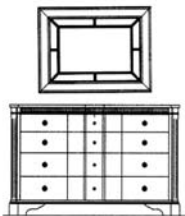

2127 Media Console

VISUAL INDEX

Regent's Park by CRESENT®

2130 Poster Bed
Headboard - 62"H
Headboard Posts - 88"H
Footboard Posts - 36 1/2"H
QB: 68"W KB: 84"W CK: 84"W

2131 Sleigh Bed
Headboard - 56"H
Footboard - 29 5/8"H
QB: 67 1/2"W KB: 83 1/2"W CK: 79 1/2"W

2150 Double Pedestal Table
72" x 45" x 30"H
Two 18" Leaves, Extends to 108"
Burnished Brass Caps on Feet

2151 Round Pedestal Table
54" Diameter x 30"H
One 18" leaf, Extends to 72"

2101 Dresser
64" x 20" x 40"H
Twelve Drawers

2108 Chest
40" x 21" x 60"H
Six Drawers

2116 Lingerie Chest
28" x 18" x 60 1/2"H
Seven Drawers,
Hidden Storage in
Left End with Mirror

2113 Nightstand
30" x 18 x 30"H
Three Drawers, Bottom
Drawer is Cedar Lined,
Power Outlets on
Back Panel