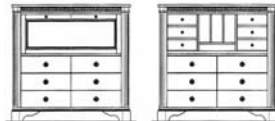

2108 Chest
40" x 21" x 60"H
Six Drawers

2116 Lingerie Chest
28" x 18" x 60 1/2"H
Seven Drawers,
Hidden Storage in
Left End with Mirror

2113 Nightstand
30" x 18 x 30"H
Three Drawers, Bottom
Drawer is Cedar Lined,
Power Outlets on
Back Panel

2157A Arm Chair
24 5/8" x 22 7/8" x 40"H

2157 Side Chair
22 1/4" x 22 7/8" x 40"H

2102 Landscape Mirror

2110 Entertainment Armoire
51" x 23 x 78"H
Two Exterior Cedar Lined Drawers,
One Fixed Shelf, Two Adjustable
Shelves, Removable Hanging
Clothes Bar, Guillotine
Television Back Panel
Interior Dimensions:
44" x 21" x 39 1/4"H

2114 Bachelor's Chest
36" x 18" x 33 1/2"H
Three drawers
Dark Emperor
Marble Top

2122 Drop Front Chest
49" x 30" x 30"H
Six Exterior Drawers, Six Interior
Drawers. Leather Writing Surface,
Power Strip with Ethernet
Connectivity, Locking Drop Lid